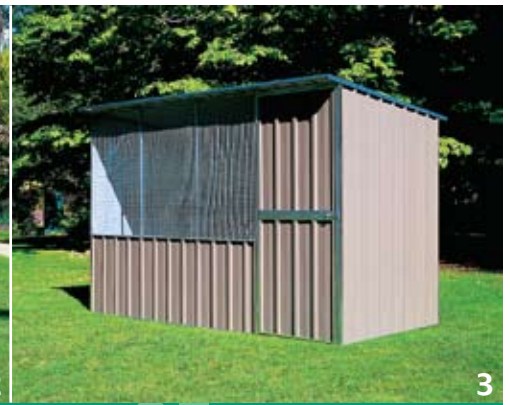

1

2

3

4

Durabuilt®

Fowl House Product Range

Secure accommodation for professional and hobby birds, poultry and small animals.

5

Durabuilt Fowl Houses provide accommodation for poultry, fowl and small animals that require light, airy conditions. The steel construction is easy to clean with heavy mesh fronts, solid back and side panels and a full height door for easy access.

Durabuilt Kennels are specifically designed to suit the requirements of professional breeders and are ideal to facilitate breeding programs.

Durabuilt Pet Runs offer attractive accommodation for a variety of small animals and come standard with a removable base tray for ease of cleaning.

PANELplus®

Flat Roof Fowl Houses

Code	Width/Depth/Height	Zinc	Colour	Frame
1200	0.75 x 1.50 x 1.82m	$	$	n/a
1201	1.50 x 1.50 x 1.82m	$	$	n/a
1202	2.25 x 1.50 x 1.82m	$	$	n/a
1203	3.00 x 1.50 x 1.82m	$	$	n/a
1204	3.75 x 1.50 x 1.82m	$	$	n/a

Gable Roof Fowl Houses

1305	2.25 x 2.25 x 2.05m	$	$	n/a
1300	3.00 x 2.25 x 2.05m	$	$	n/a
1301	3.75 x 2.25 x 2.05m	$	$	n/a
1302	3.00 x 3.00 x 2.10m	$	$	n/a
1303	3.75 x 3.00 x 2.10m	$	$	n/a
1304	3.75 x 3.75 x 2.18m	$	$	n/a

Skillion Roof Fowl Houses

1350	0.75 x 1.50 x 1.98m	$	$	n/a
1351	1.50 x 1.50 x 1.98m	$	$	n/a
1352	2.25 x 1.50 x 1.98m	$	$	n/a
1353	3.00 x 1.50 x 1.98m	$	$	n/a
1354	3.75 x 1.50 x 1.98m	$	$	n/a

Durabuilt Kennels

1400	3.75 x 1.50 x 1.82m	$	$	n/a
n/a	Other configurations	POA	POA	n/a

Durabuilt Pet Runs

1450	1.50 x 0.75 x 0.90m	$	$	n/a
1451	2.25 x 0.75 x 0.90m	$	$	n/a
1452	3.00 x 0.75 x 0.90m	$	$	n/a
1453	3.75 x 0.75 x 0.90m	$	$	n/a

GST included. Freight additional if applicable.

1. Pet Run 1.50 x 0.75 x 0.90m in Gull Grey with solid floor (not shown) as standard.

2. Gable Roof Fowl House 2.25 x 2.25 x 2.05m in Gull Grey.

3. Skillion Roof Fowl House 3.00 x 1.50 x 1.98m in Jasmin Brown.

4. Flat Roof Fowl House 3.00 x 1.50 x 1.82m in Mist Green.